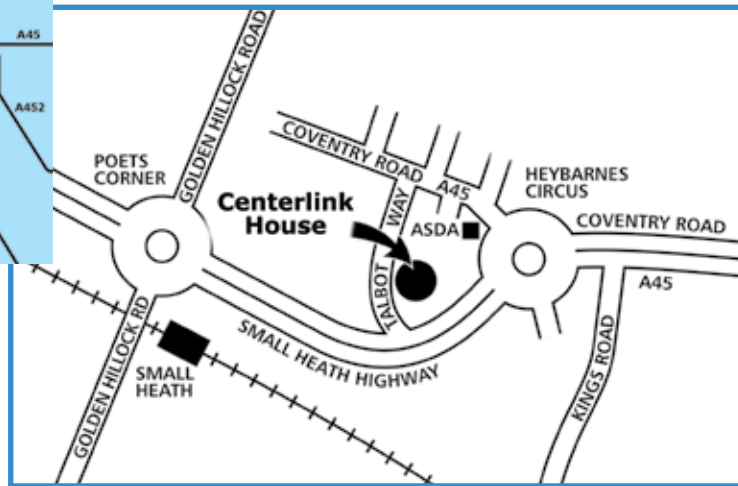

Location Map

Centrelink House is situated 3 miles from Birmingham City Centre and 5 miles from Birmingham International Airport.

From M42

Exit from M42 at Junction 6 (NEC). Follow A45 for 7 miles to Small Heath. Take 3rd Exit at roundabout (ASDA store to left) on Old Coventry Road. Take first left turn after traffic lights into Talbot Way and Centrelink House is 800 yards on the left.

From M6

Exit from M6 at Junction 6 on to A38M - Aston Expressway for Birmingham. Take 2nd Exit onto roundabout and follow signs to Football Ground (A45). At fourth roundabout (approx. 2 miles) take 2nd exit marked A45 Coventry. Go straight ahead at next roundabout and Talbot Way is the 2nd exit on the left.

By Bus from City Centre

No. 57, 57A, 58, 60 or the Express 900.

By Train

Centrelink House is approximately 15 minutes drive from New Street Station, Birmingham and 20 minutes drive from Birmingham International Station.

On Arrival

Centrelink House Conference Venue is located behind a company called **Delcam**. On entry please turn right and follow signs to Centrelink House. Press the 'Conference Venue' button on the intercom system to gain entry. The Conference Venue is on the 3rd Floor.